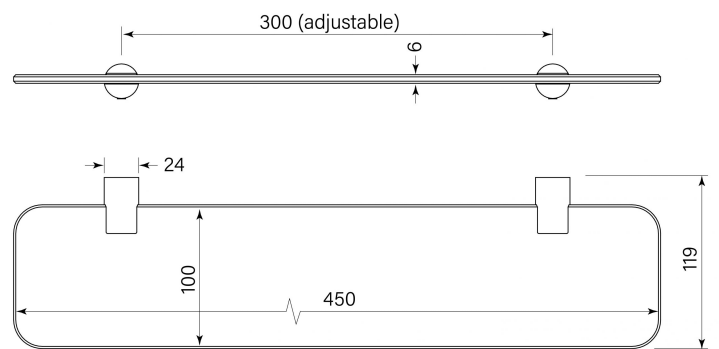

PRODUCT SPECIFICATION

30977

PEGASI NF GLASS SHELF

FEATURES

- Robust solid brass mount
- 6 mm tempered glass
- 300 mm bracket spacing (adjustable)
- Minimalist NF recessed mount

BATHROOM COLLECTIVE

Phone Number: (02) 9011-5711