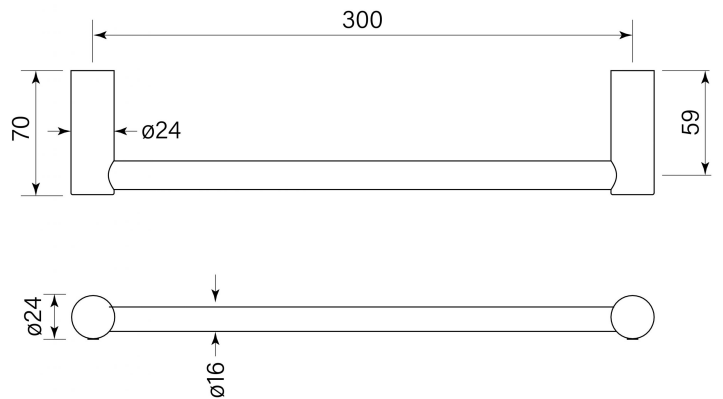

PRODUCT SPECIFICATION

30981

PEGASI NF HAND TOWEL RAIL SINGLE 300

FEATURES

- Robust solid brass mount
- 300 mm centres
- Can be cut to custom length
- Minimalist NF recessed mount

**BATHROOM COLLECTIVE**

Phone Number: (02) 9011-5711