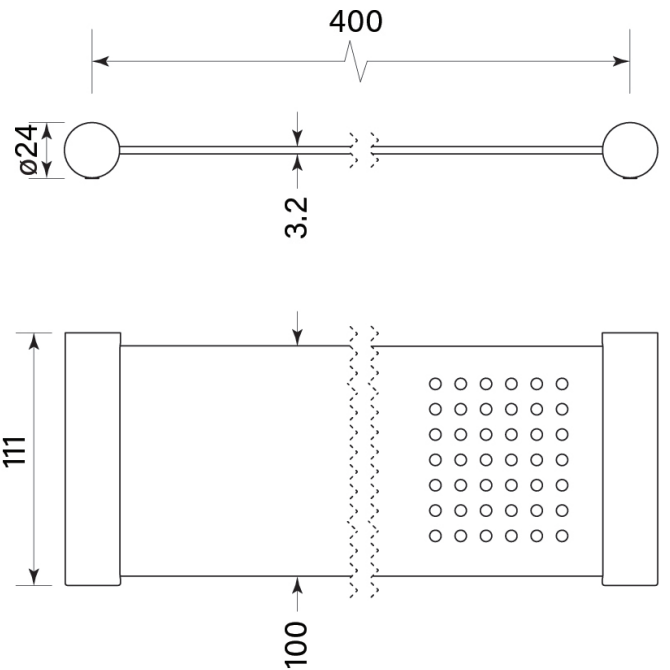

PRODUCT SPECIFICATION

30982

PEGASI NF SHOWER SHELF, METAL 400

FEATURES

- Robust solid brass mount
- Solid brass or stainless shelf
- Stylish round drain holes
- Minimalist NF recessed mount

BATHROOM COLLECTIVE