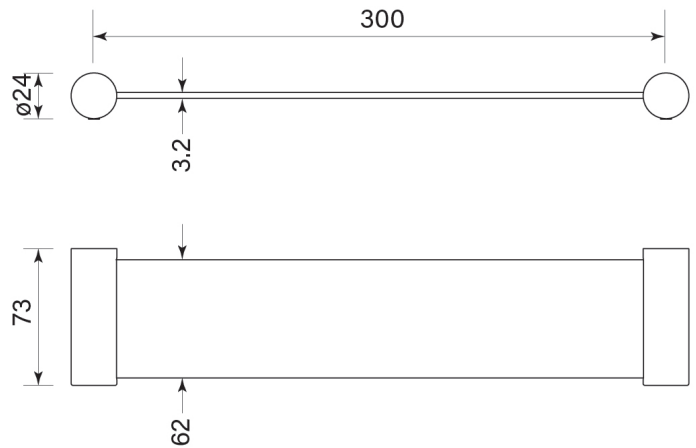

PRODUCT SPECIFICATION

30984

PEGASI NF SHOWER SHELF, METAL 300 NARROW

FEATURES

- Robust solid brass mount
- Solid brass or stainless shelf
- Minimalist NF recessed mount

BATHROOM COLLECTIVE

Phone Number: (02) 9011-5711