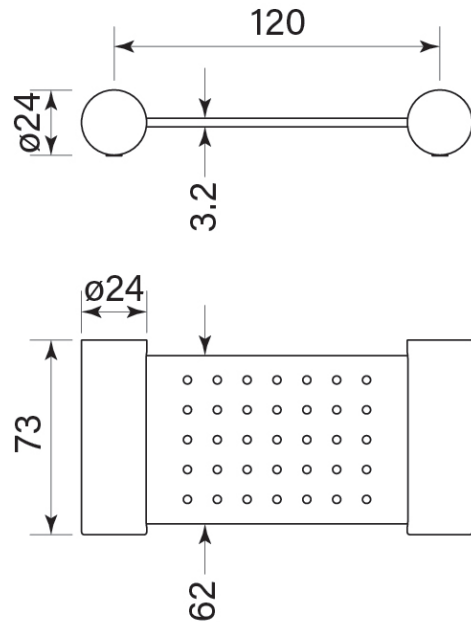

PRODUCT SPECIFICATION

30985

PEGASI NF SOAP DISH, METAL

FEATURES

- Robust solid brass mount
- Solid brass or stainless shelf
- Stylish round drain holes
- Minimalist NF recessed mount

BATHROOM COLLECTIVE

Phone Number: (02) 9011-5711