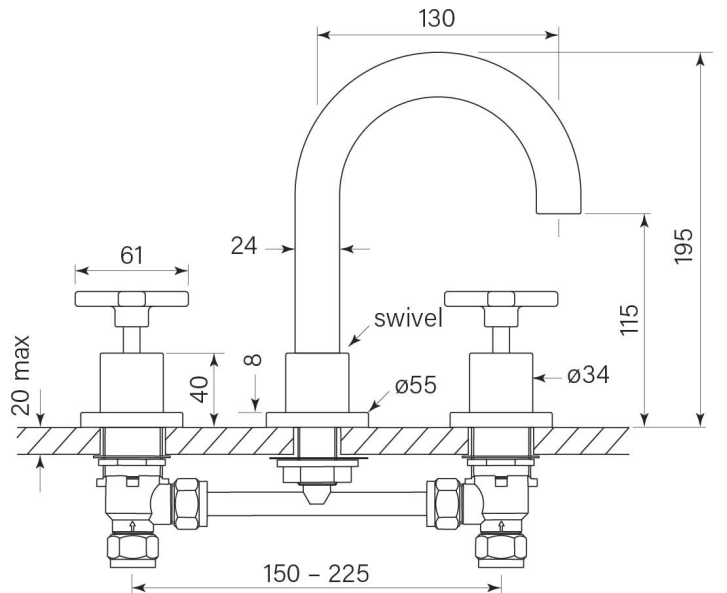

# 31770 CHISEL D BASIN SET

FEATURES

- Coordinate with Pegasi showers and accessories
- Durable copper jumper valves
- Swivel spout reach 130 mm
- Mount handles through 32-35 mm holes
- Mount spout through 24-30 mm hole
- Max mount thickness 20 mm
- WELS 5\* 6 lpm
- Ceramic valve kit ¾ turn option extra
- WELS registration number T31028 / T31028 (V)