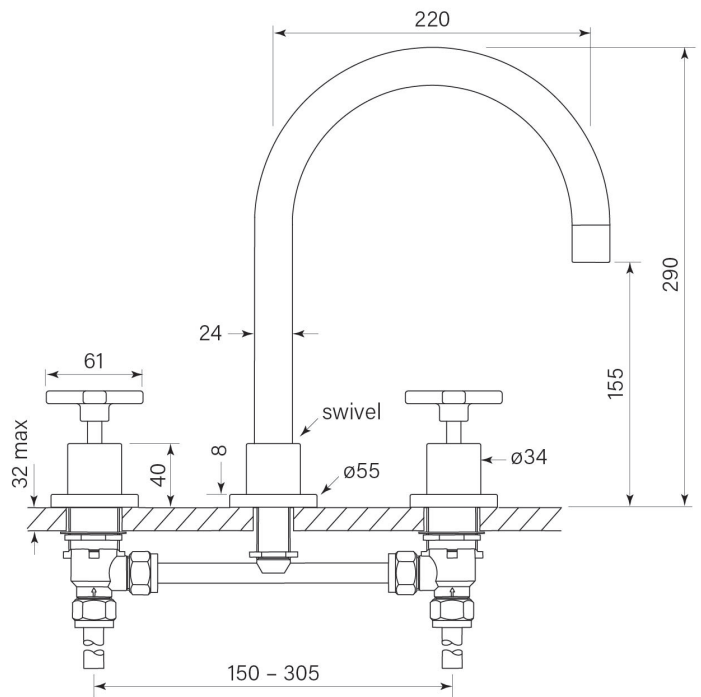

PRODUCT SPECIFICATION

31771
CHISEL D SINK SET HOB

FEATURES

- Coordinate with Pegasi showers and accessories
- Durable copper jumper valves
- Swivel spout reach 220 mm
- Mount handles through 32-35 mm holes
- Mount spout through 24-30 mm hole
- Max mount thickness 32 mm
- WELS 4* 7.5 lpm (sink)
- Free flow spa spout
- Ceramic valve kit ¾ turn option extra
- WELS registration number T31031 / T31031 (V)