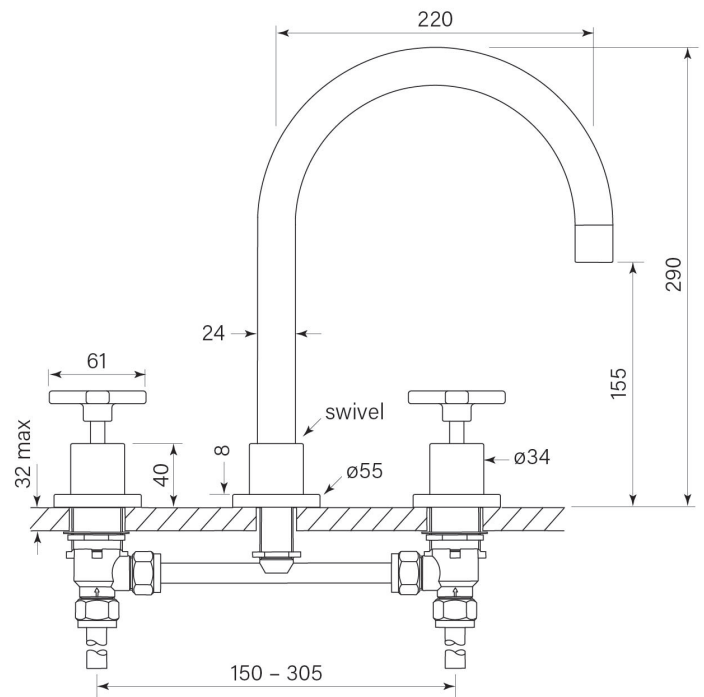

PRODUCT SPECIFICATION

31772
CHISEL D SPA SET HOB

FEATURES

- Coordinate with Pegasi showers and accessories
- Durable copper jumper valves
- Swivel spout reach 220 mm
- Mount handles through 32-35 mm holes
- Mount spout through 24-30 mm hole
- Max mount thickness 32 mm
- WELS 4* 7.5 lpm (sink)
- Free flow spa spout
- Ceramic valve kit ¾ turn option extra