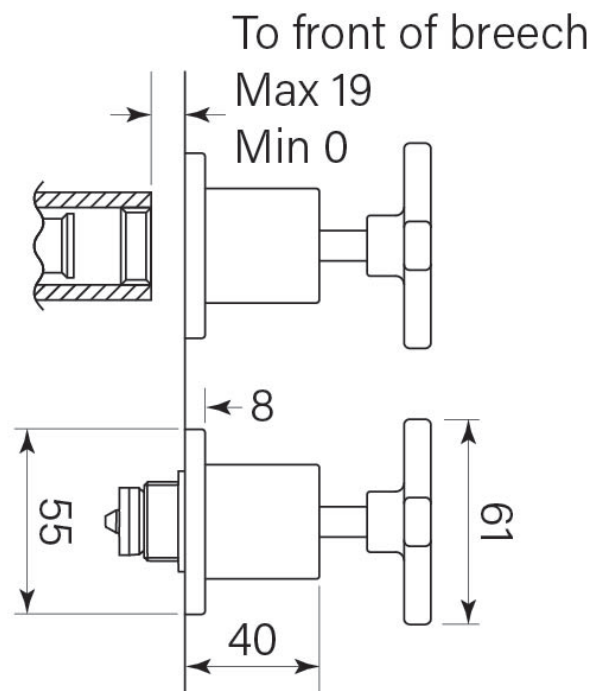

PRODUCT SPECIFICATION

31775

CHISEL D WALL TAP PR

FEATURES

- Create sets using Pegasi wall outlets
- Coordinate with Pegasi showers, wall outlets and accessories
- Durable copper jumper valves
- Breech depth Max 19, Min 0
- Ceramic valve kit $\frac{3}{4}$ turn option extra