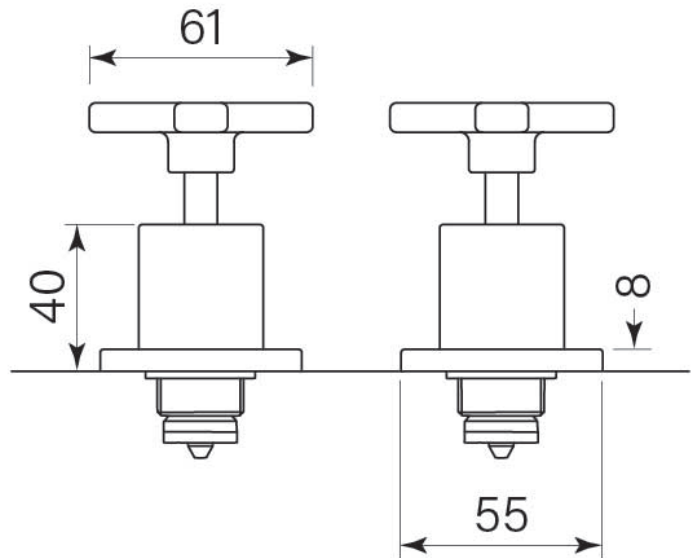

PRODUCT SPECIFICATION

**31776**  
CHISEL D HOB TAP PR

FEATURES

- Coordinate with Pegasi showers and accessories
- Durable copper jumper valves
- Ceramic valve kit ¾ turn option extra

**BATHROOM COLLECTIVE**