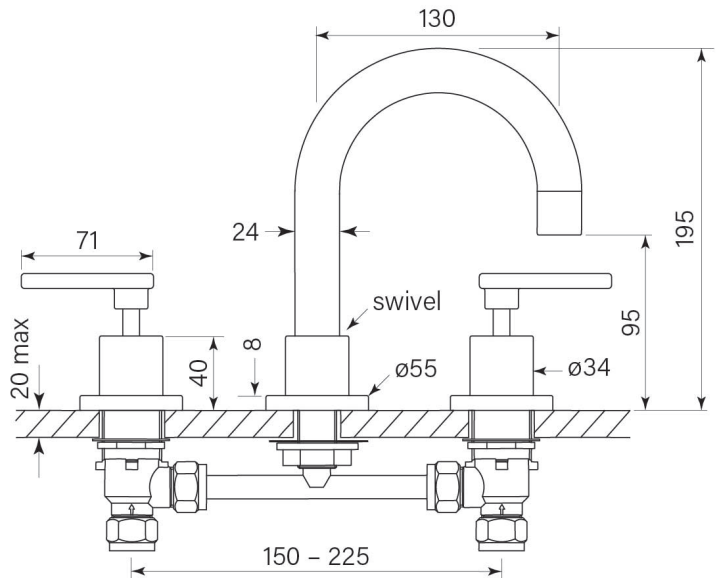

PRODUCT SPECIFICATION

31790 CHISEL D LEVER BASIN SET

FEATURES

- Coordinate with Pegasi showers and accessories
- Smooth action ceramic disc valves
- 1/4 turn lever handles
- Swivel spout reach 130 mm
- Mount handles through 32-35 mm holes
- Mount spout through 24-30 mm hole
- Max 20 mm mount thickness
- WELS 5* 6 lpm
- WELS registration number T31019 / T31019 (V)