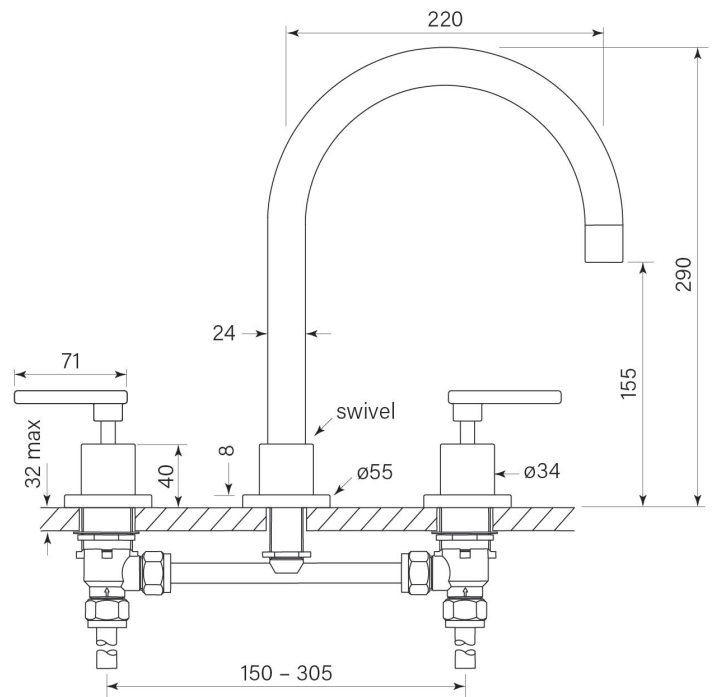

PRODUCT SPECIFICATION

31792

CHISEL D LEVER SPA SET HOB

FEATURES

- Coordinate with Pegasi showers and accessories
- Smooth action ceramic disc valves
- 1/4 turn lever handles
- Swivel spout reach 220 mm
- Mount handles through 32-35 mm holes
- Mount spout through 24-30 mm hole
- Max 32 mm mount thickness
- Free flow spout