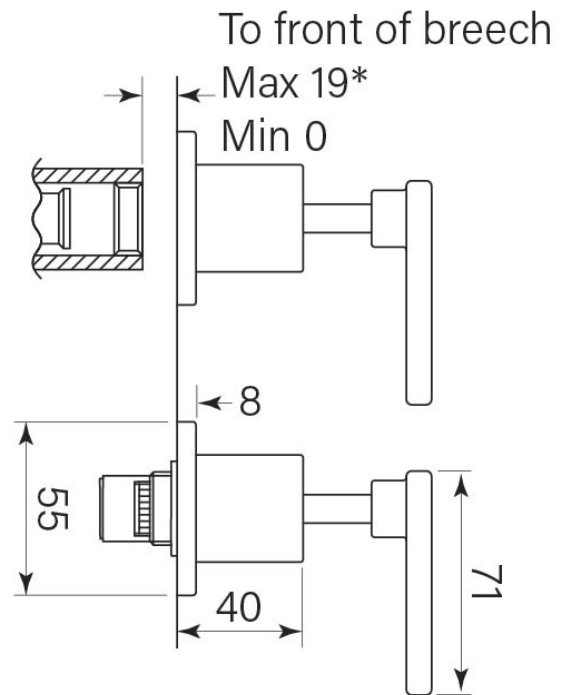

PRODUCT SPECIFICATION

31795

CHISEL D LEVER WALL TAP PR

FEATURES

- Create sets using Pegasi wall outlets
- Coordinate with Pegasi showers and accessories
- Smooth action ceramic disc valves
- 1/4 turn lever handles
- Breech depth Max 19*, Min 0
- * extra 5 mm depth on request