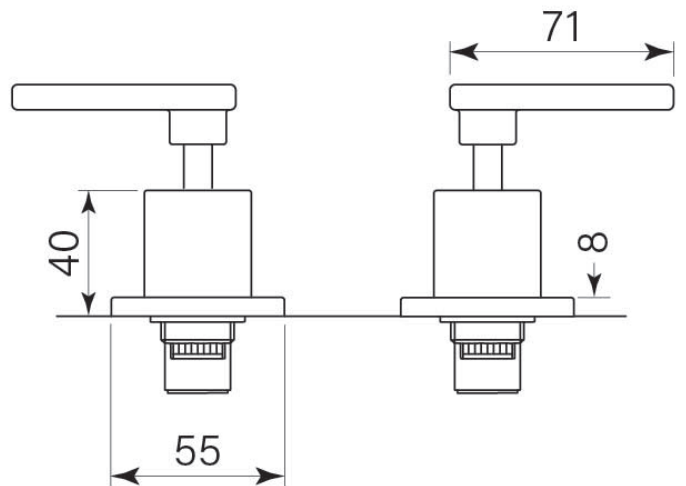

PRODUCT SPECIFICATION

31796

CHISEL D LEVER HOB TAP PR

FEATURES

- Coordinate with Pegasi showers and accessories
- Smooth action ceramic disc valves
- 1/4 turn lever handles

BATHROOM COLLECTIVE

Phone Number: (02) 9011-5711