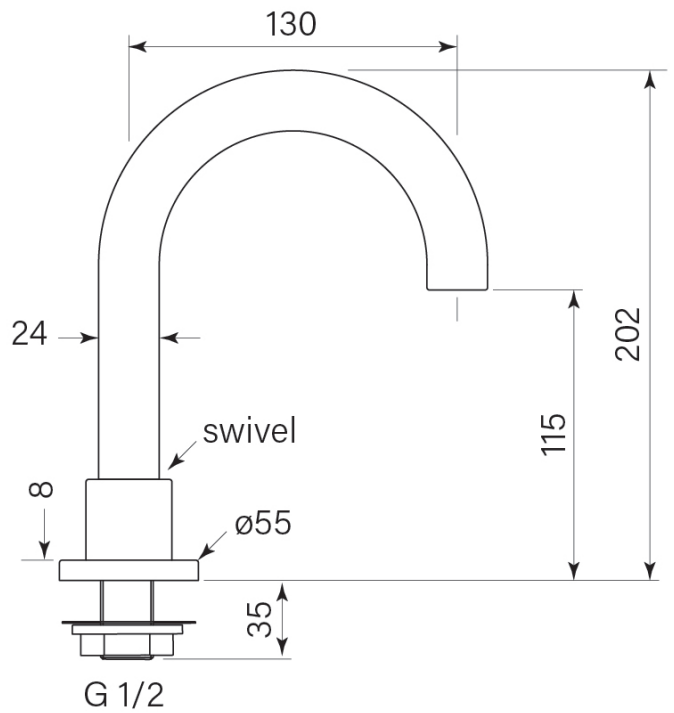

PRODUCT SPECIFICATION

31860
CHISEL D BASIN SPOUT

FEATURES

- Coordinate with Pegasi showers and accessories
- Swivel spout reach 130 mm
- WELS 5* 6 lpm
- Tap hole size 22 – 32 mm
- WELS registration number T31027 / T31027 (V)