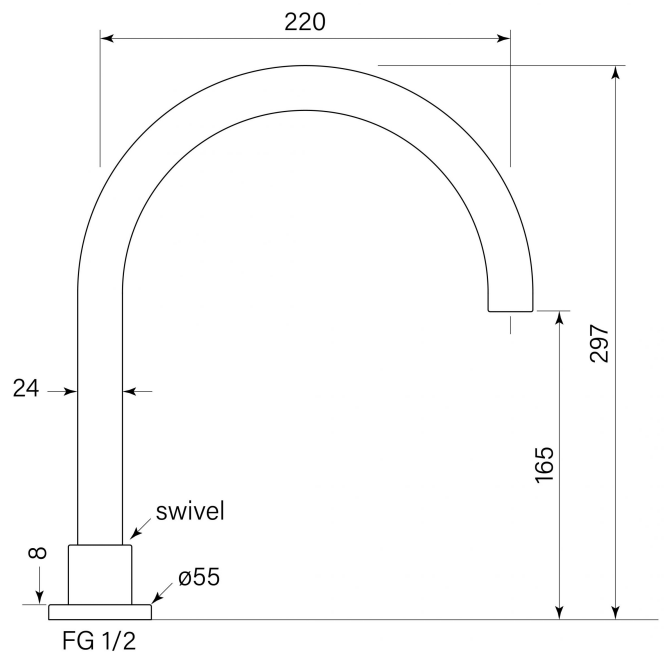

PRODUCT SPECIFICATION

**31862**  
CHISEL D HOB SPA SPOUT

FEATURES

- Coordinate with Pegasi showers and accessories
- Swivel spout reach 220 mm
- Free flow spout

**BATHROOM COLLECTIVE**

Phone Number: (02) 9011-5711