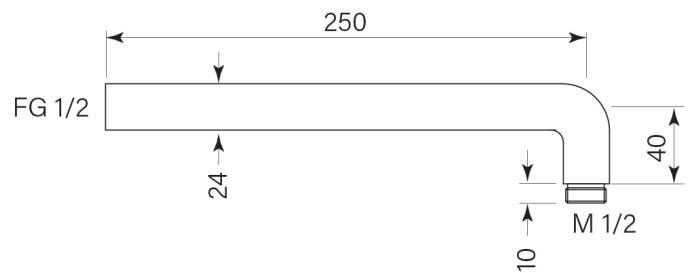

PRODUCT SPECIFICATION

34142

SPARES - SHOWER ARM STRAIGHT 250

FEATURES

- Std 1/2" thread connection
- 250 mm arm reach
- Excludes flange

BATHROOM COLLECTIVE

Phone Number: (02) 9011-5711