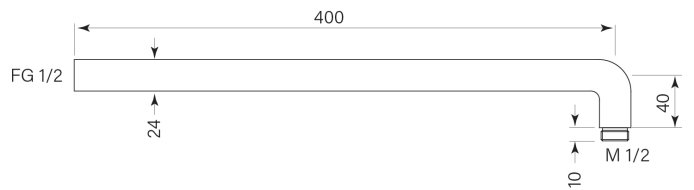

PRODUCT SPECIFICATION

34143

SPARES - SHOWER ARM STRAIGHT 400

FEATURES

- Std 1/2" thread connection
- 400 mm arm reach
- Excludes flange

BATHROOM COLLECTIVE

Phone Number: (02) 9011-5711