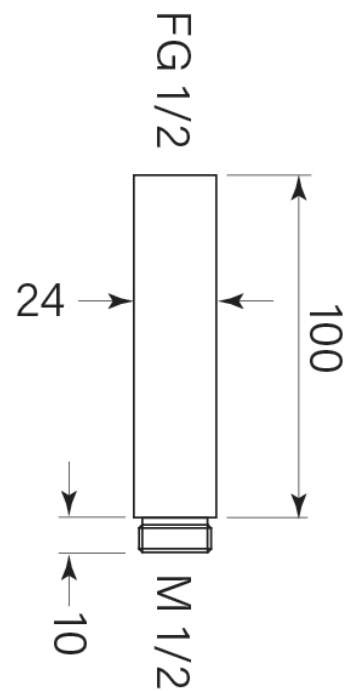

PRODUCT SPECIFICATION

34144

SPARES - SHOWER CEILING DROPPER 100

FEATURES

- Std 1/2" thread connection
- 100 mm dropper length
- Excludes flange

BATHROOM COLLECTIVE

Phone Number: (02) 9011-5711