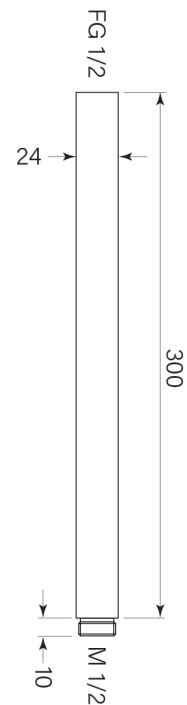

PRODUCT SPECIFICATION

34145

SPARES - SHOWER CEILING DROPPER 300

FEATURES

- Std 1/2" thread connection
- 300 mm dropper length
- Excludes flange

BATHROOM COLLECTIVE

Phone Number: (02) 9011-5711