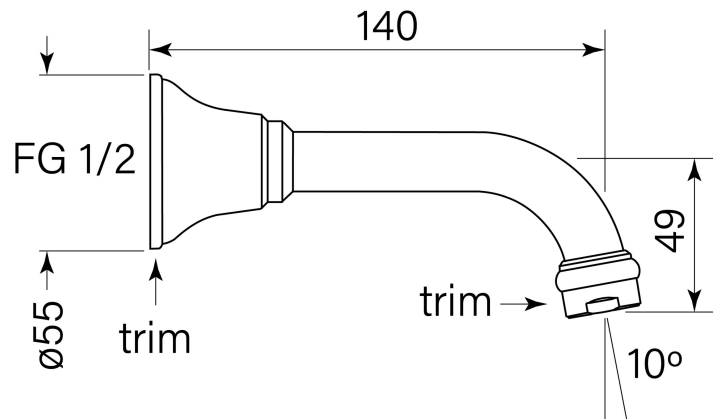

PRODUCT SPECIFICATION

34184

CASCADE BATH OUTLET 140

FEATURES

- Reach 140 mm
- Free flow

BATHROOM COLLECTIVE

Phone Number: (02) 9011-5711