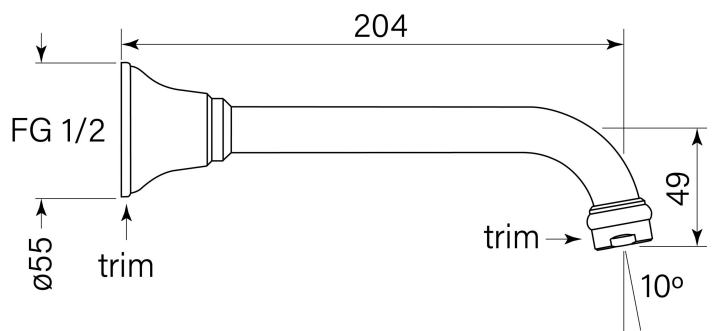

PRODUCT SPECIFICATION

34185

CASCADE BATH OUTLET 200

FEATURES

- Reach 200 mm
- Free flow

BATHROOM COLLECTIVE

Phone Number: (02) 9011-5711