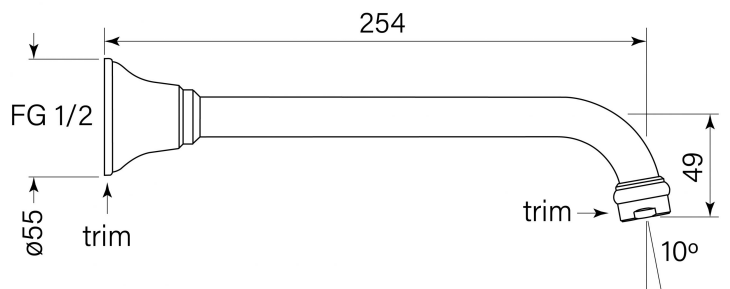

PRODUCT SPECIFICATION

34186

CASCADE BATH OUTLET 250

FEATURES

- Reach 250 mm
- Free flow

BATHROOM COLLECTIVE

Phone Number: (02) 9011-5711