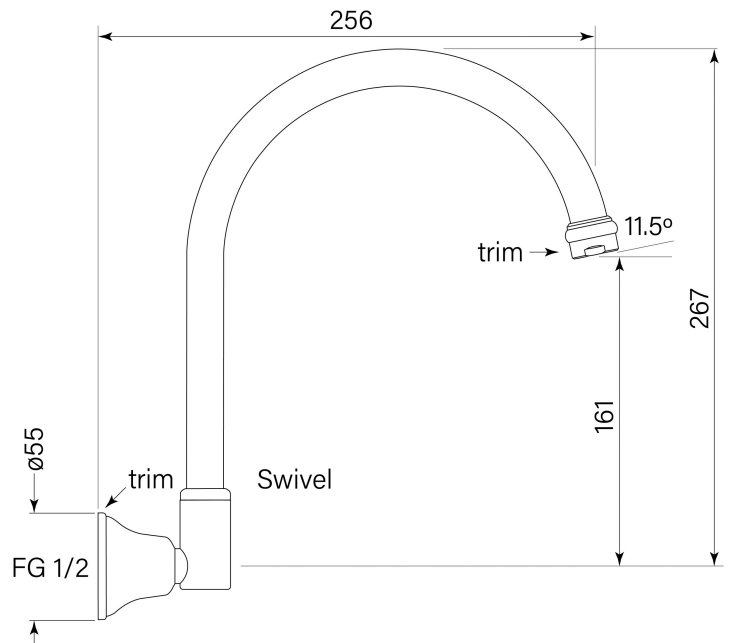

PRODUCT SPECIFICATION

34188

CASCADE SPA OUTLET, WALL

FEATURES

- Free flow
- Swivel spout 256 mm reach

BATHROOM COLLECTIVE

Phone Number: (02) 9011-5711