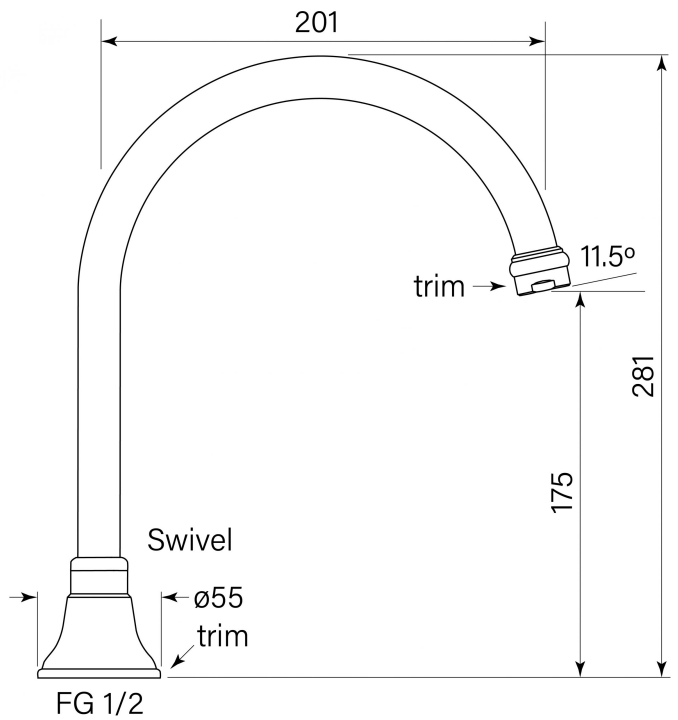

PRODUCT SPECIFICATION

34190

CASCADE SPA OUTLET, HOB

FEATURES

- Free flow
- Swivel spout 201 mm reach

BATHROOM COLLECTIVE

Phone Number: (02) 9011-5711