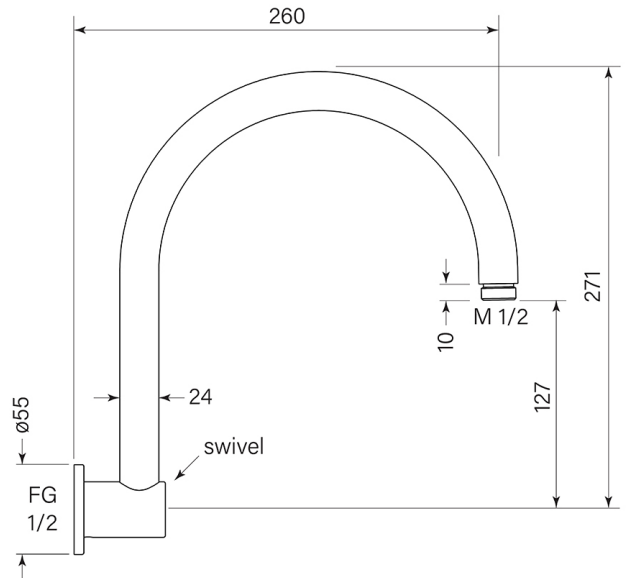

PRODUCT SPECIFICATION

34196

SPARES - PEGASI SHOWER ARM HIGH CURVE 254

FEATURES

- Std 1/2" thread connection
- 24 mm OD at wall
- 260 mm reach arm reach
- Swivel arm

**BATHROOM COLLECTIVE**

Phone Number: (02) 9011-5711