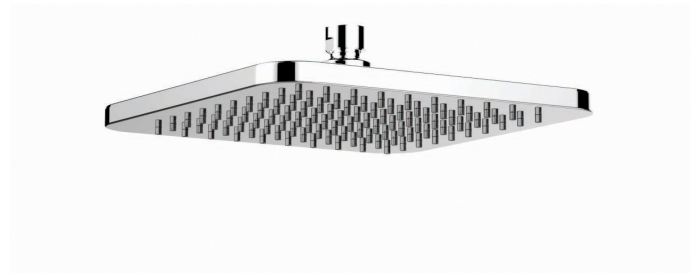

PRODUCT SPECIFICATION

34197

SPARES - ZEOS SHOWER HEAD 217 SQUARE

FEATURES

- 217 mm square head
- Includes swivel ball joint
- Std 1/2" thread connection
- WELS registration number S17005

BATHROOM COLLECTIVE