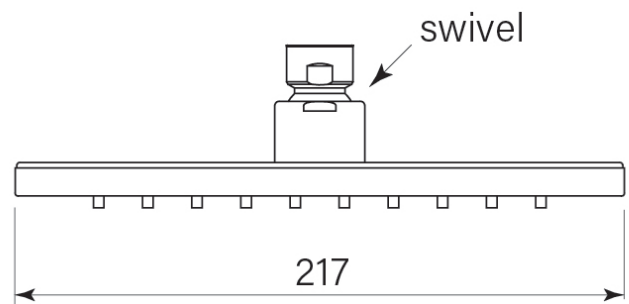

PRODUCT SPECIFICATION

34197

SPARES - ZEOS SHOWER HEAD 217 SQUARE

FEATURES

- 217 mm square head
- Includes swivel ball joint
- Std 1/2" thread connection
- WELS registration number S17005

BATHROOM COLLECTIVE