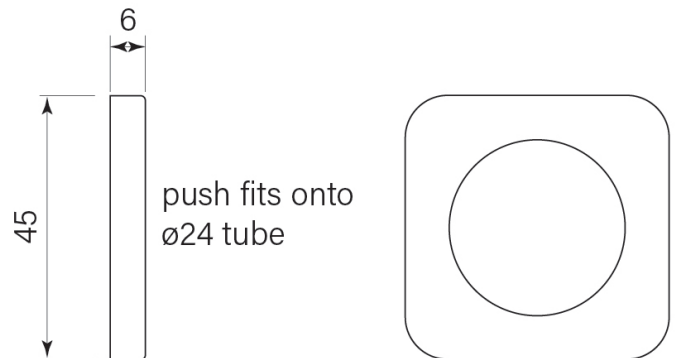

PRODUCT SPECIFICATION

34198

SPARES - ZEOS FLANGE FOR SHOWER ARM

FEATURES

- Fits 24 mm shower arms and droppers

BATHROOM COLLECTIVE

Phone Number: (02) 9011-5711