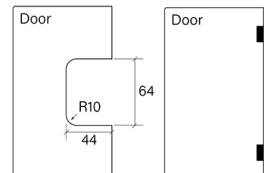

Glass cutout   Application