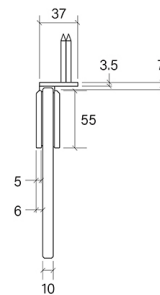

PRODUCT SPECIFICATION

34410

SHOWER HINGE, GLASS-TO-WALL 90 DEGREE

FEATURES

- Glass to wall hinge
- 90 degree glass to wall connection
- Suitable for 10mm glass
- 35kg max door weight per two hinges
- 52.5kg max door weight per three hinges
- 800mm maximum door width
- Hinge opens in & out
- Manufactured from high quality brass, including the screws