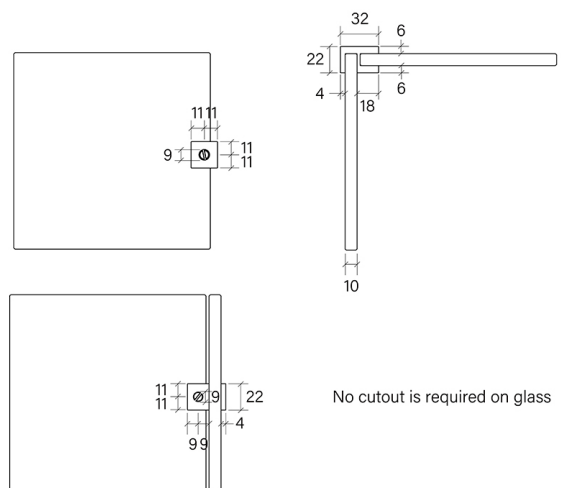

PRODUCT SPECIFICATION

34412

SHOWER OVER-PANEL FITTING, GLASS-TO-GLASS SQUARE

FEATURES

- Overhead glass lid panel fitting
- Secure 10mm glass lid to side panel/return panel
- Manufactured from high quality brass, including the screws