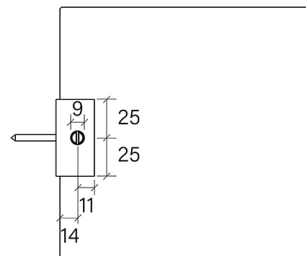

PRODUCT SPECIFICATION

34413

SHOWER U BRACKET, GLASS-TO-WALL

FEATURES

- U shape friction fix bracket
- 90 degree glass to wall or floor connection
- Suitable for 10mm glass
- Manufactured from high quality brass, including the screws