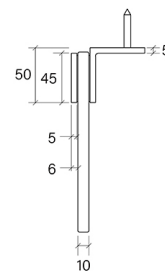

PRODUCT SPECIFICATION

34414

SHOWER BRACKET, GLASS-TO-WALL 90 DEGREE

FEATURES

- Mechanical fixing bracket
- 90° degree glass to wall or floor connection
- Suitable for 10mm glass
- Manufactured from high quality brass, including the screws