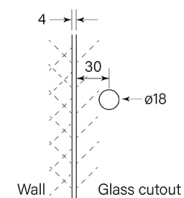

PRODUCT SPECIFICATION

34414

SHOWER BRACKET, GLASS-TO-WALL 90 DEGREE

FEATURES

- Mechanical fixing bracket
- 90° degree glass to wall or floor connection
- Suitable for 10mm glass
- Manufactured from high quality brass, including the screws