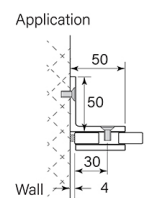

PRODUCT SPECIFICATION

34414

SHOWER BRACKET, GLASS-TO-WALL 90 DEGREE

FEATURES

- Mechanical fixing bracket
- 90° degree glass to wall or floor connection
- Suitable for 10mm glass
- Manufactured from high quality brass, including the screws