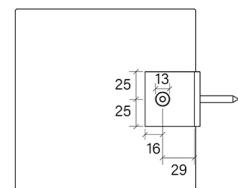

PRODUCT SPECIFICATION

34414

SHOWER BRACKET, GLASS-TO-WALL 90 DEGREE

FEATURES

- Mechanical fixing bracket
- 90° degree glass to wall or floor connection
- Suitable for 10mm glass
- Manufactured from high quality brass, including the screws