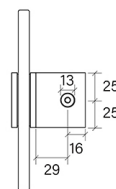

PRODUCT SPECIFICATION

34414

SHOWER BRACKET, GLASS-TO-WALL 90 DEGREE

FEATURES

- Mechanical fixing bracket
- 90° degree glass to wall or floor connection
- Suitable for 10mm glass
- Manufactured from high quality brass, including the screws