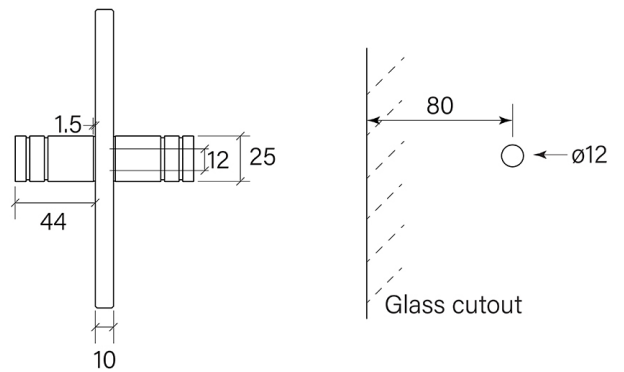

PRODUCT SPECIFICATION

34415

SHOWER KNOB FOR GLASS, ROUND

FEATURES

- Pull knob set
- Suitable for 6mm, 8mm, 10mm and 12mm glass
- Single 12mm hole on glass
- Manufactured from high quality brass, including the screws