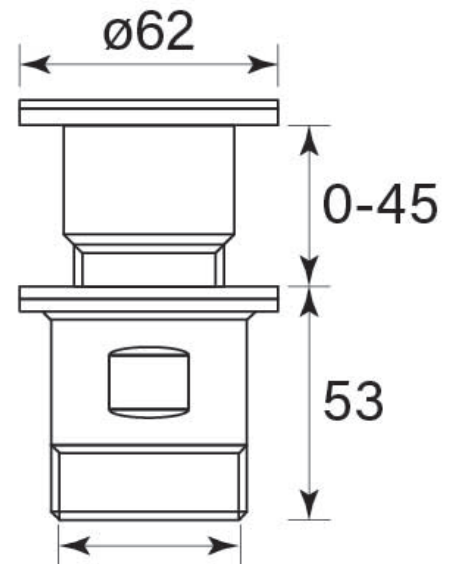

PRODUCT SPECIFICATION

34350

BASIN WASTE POP DOWN 40MM

FEATURES

- Fits 40 mm waste connection
- Universal, suits basins with or without built-in overflow

Suits 40mm
Waste Connection

BATHROOM COLLECTIVE

Phone Number: (02) 9011-5711