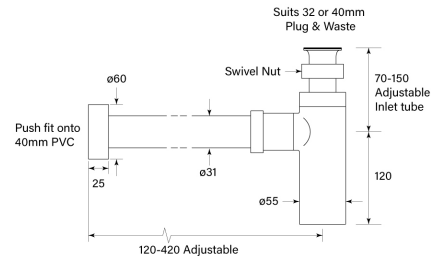

BATHROOM COLLECTIVE

Phone Number: (02) 9011-5711