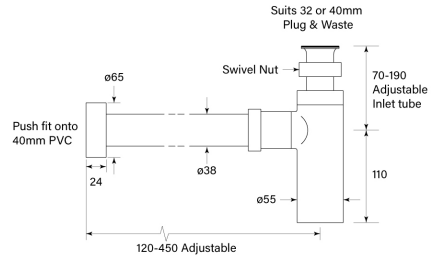

BATHROOM COLLECTIVE

Phone Number: (02) 9011-5711