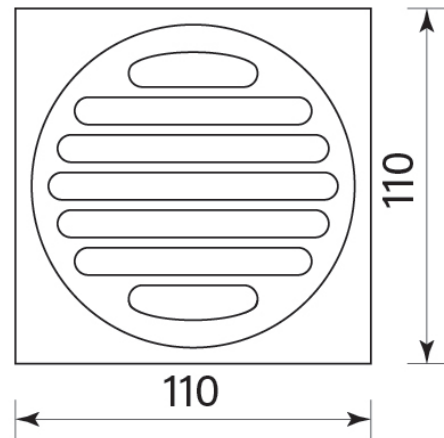

PRODUCT SPECIFICATION

34352
FLOOR GRATE 100 SQUARE

FEATURES

- Fits 100 mm waste pipe

BATHROOM COLLECTIVE

Phone Number: (02) 9011-5711