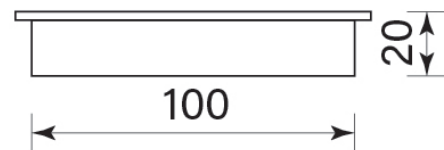

PRODUCT SPECIFICATION

34352
FLOOR GRATE 100 SQUARE

FEATURES

- Fits 100 mm waste pipe

BATHROOM COLLECTIVE

Phone Number: (02) 9011-5711