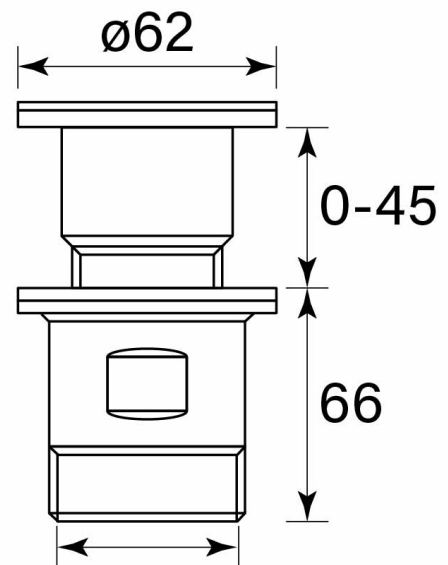

PRODUCT SPECIFICATION

34354

BASIN WASTE POP DOWN 32MM

FEATURES

- Fits 32 mm waste connection
- Universal, suits basins with or without built-in overflow

Suits 32mm
Waste Connection

BATHROOM COLLECTIVE

Phone Number: (02) 9011-5711