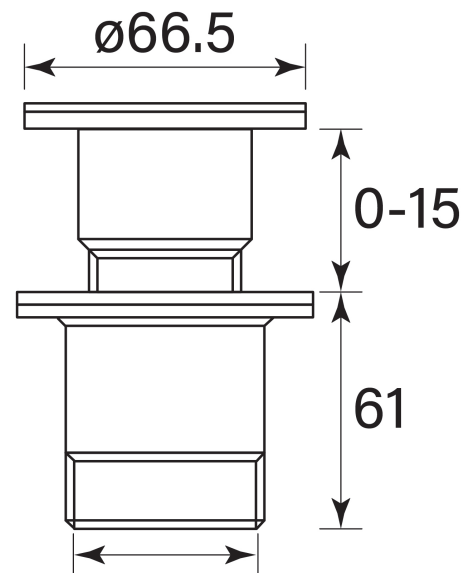

PRODUCT SPECIFICATION

34355

BATH WASTE POP DOWN 40MM

FEATURES

- Fits 40 mm waste connection
- Suits baths without built-in overflow

Suits 40mm
Waste Connection

BATHROOM COLLECTIVE

Phone Number: (02) 9011-5711