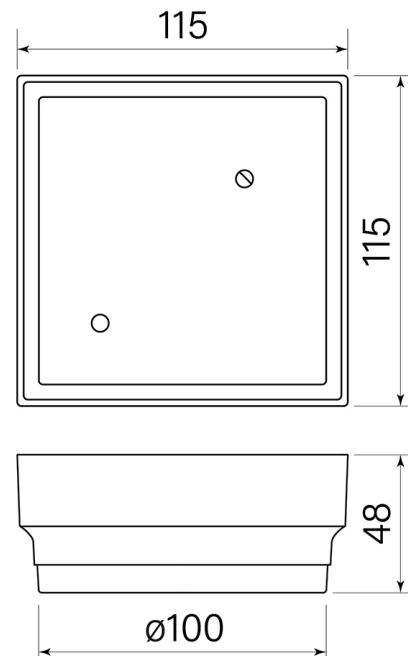

PRODUCT SPECIFICATION

34356

TILE IN FLOOR WASTE 115SQ X 100

FEATURES

- Fits 100mm waste pipe
- Tile insert version

BATHROOM COLLECTIVE

Phone Number: (02) 9011-5711