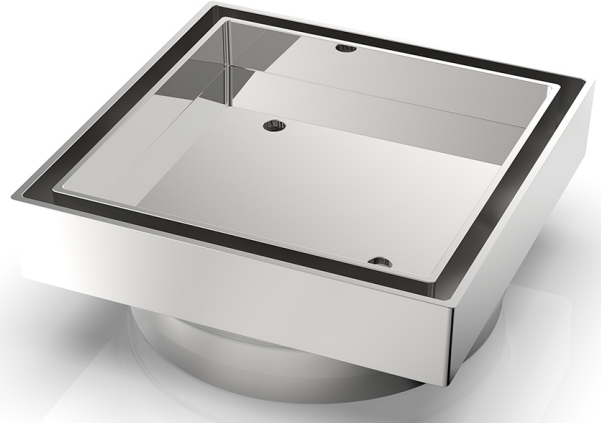

PRODUCT SPECIFICATION

34356

TILE IN FLOOR WASTE 115SQ X 100

FEATURES

- Fits 100mm waste pipe
- Tile insert version

BATHROOM COLLECTIVE

Phone Number: (02) 9011-5711