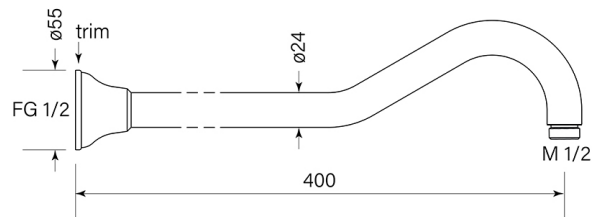

PRODUCT SPECIFICATION

34366

SPARES - CASCADE ARM ASSY, SWAN NECK

FEATURES

- 400 mm reach
- Includes flange and dress ring
- Standard 1/2" connections

BATHROOM COLLECTIVE

Phone Number: (02) 9011-5711