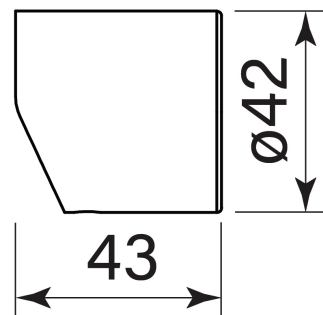

PRODUCT SPECIFICATION

34380

PEGASI UPWARD NO PIN HANDLE

FEATURES

- Clean minimalist style with no pin
- Solid brass construction
- Comes with fixing screw
- Tilt back and twist to control mixer tap
- Fits 35mm Faucet Strommen ceramic valve cartridges
- Fits Pegasi and Zeos mixers with Upward oriented handles