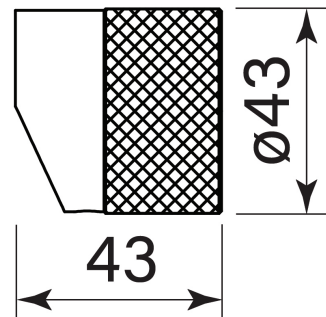

PRODUCT SPECIFICATION

34381

PEGASI UPWARD NO PIN HANDLE, KNURLED

FEATURES

- Clean minimalist style with no pin
- Solid brass construction
- Comes with fixing screw
- Tilt back and twist to control mixer tap
- Fits 35mm Faucet Strommen ceramic valve cartridges
- Fits Pegasi and Zeos mixers with Upward oriented handles