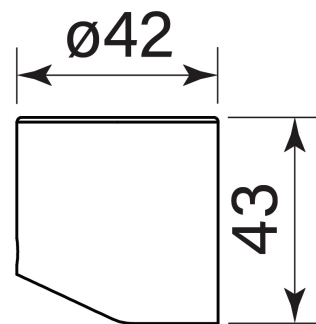

PRODUCT SPECIFICATION

34382

PEGASI FORWARD NO PIN HANDLE

FEATURES

- Clean minimalist style with no pin
- Solid brass construction
- Comes with fixing screw
- Tilt back and twist to control mixer tap
- Fits 35mm Faucet Strommen ceramic valve cartridges
- Fits Pegasi and Zeos mixers with Forward oriented handles