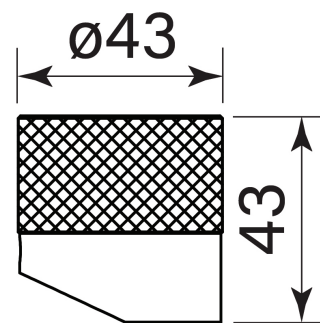

PRODUCT SPECIFICATION

34383

PEGASI FORWARD NO PIN HANDLE, KNURLED

FEATURES

- Clean minimalist style with no pin
- Solid brass construction
- Comes with fixing screw
- Tilt back and twist to control mixer tap
- Fits 35mm Faucet Strommen ceramic valve cartridges
- Fits Pegasi and Zeos mixers with Forward oriented handles