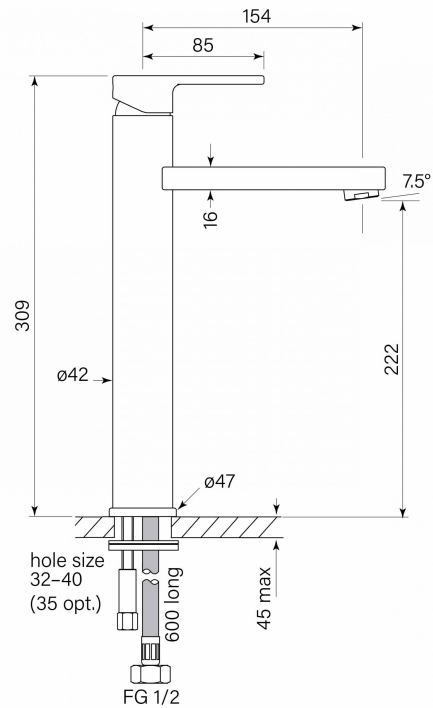

PRODUCT SPECIFICATION

35101
ZEOS BASIN MIXER, TALL 222H

FEATURES

- Solid brass handle
- WELS 5* 6 lpm
- Reach 154 mm
- 2 stage flow step cartridge
- Spout height 222 mm
- Tap hole 32 – 40 mm
- WELS registration number T41026
- To upgrade to the No Pin Handle, order either 34382 smooth, or 34383 knurled handle along with this mixer and we will supply assembled