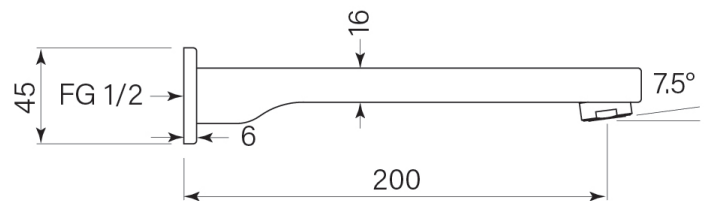

PRODUCT SPECIFICATION

35105
ZEOS BATH SPOUT 200

FEATURES

- Solid cast brass
- Reach 200 mm
- Bath free flow

BATHROOM COLLECTIVE

Phone Number: (02) 9011-5711