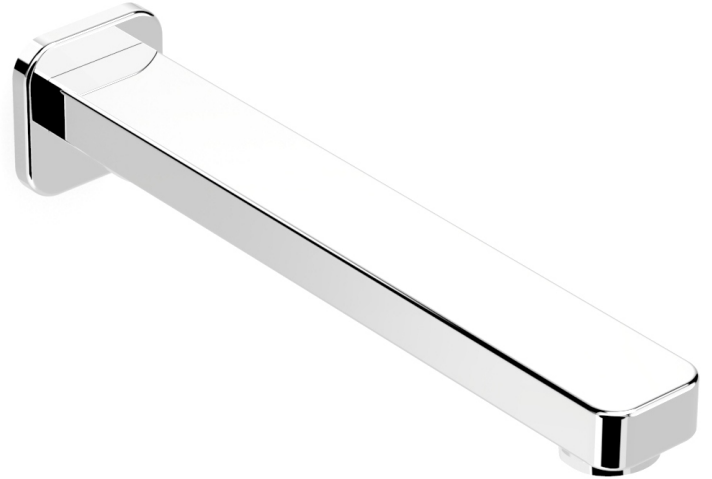

PRODUCT SPECIFICATION

35105
ZEOS BATH SPOUT 200

FEATURES

- Solid cast brass
- Reach 200 mm
- Bath free flow

BATHROOM COLLECTIVE

Phone Number: (02) 9011-5711