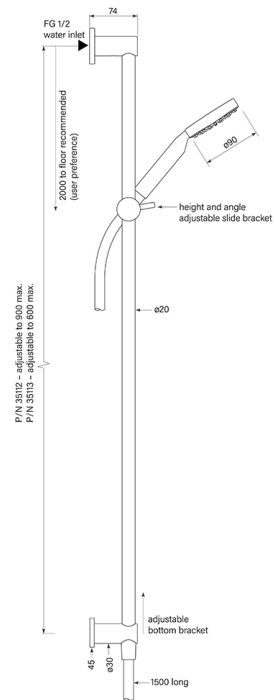

PRODUCT SPECIFICATION

35112

ZEOS SLIDE SHOWER, INFLOW 900, 90SQ

FEATURES

- WELS 3* 9 lpm
- Water enters top bracket
- Bottom bracket can slide up rail
- Click-action slide bracket
- Solid brass rail & slider
- Slim 90mm square brass hand shower
- 900 mm rail length
- Hand shower 45 mm from centre of rail
- WELS registration number S17026