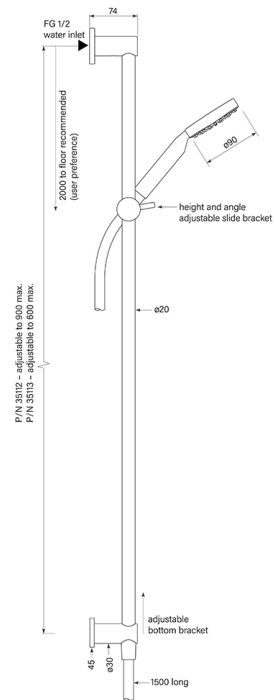

PRODUCT SPECIFICATION

35113

ZEOS SLIDE SHOWER, INFLOW 600, 90SQ

FEATURES

- WELS 3* 9 lpm
- Water enters top bracket
- Bottom bracket can slide up rail
- Click-action slide bracket
- Solid brass rail & slider
- Slim 90mm square brass hand shower
- 600 mm rail length
- Hand shower 45 mm from centre of rail
- WELS registration number S17027