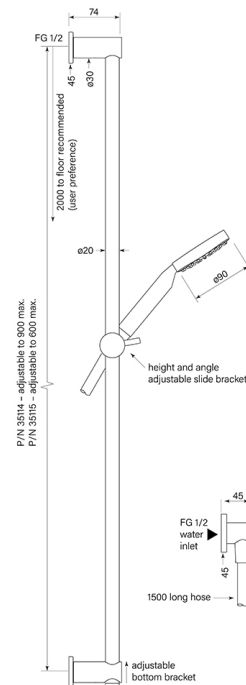

PRODUCT SPECIFICATION

35115

ZEOS SLIDE SHOWER, RETROF 600, 90SQ

FEATURES

- WELS 3* 9 lpm
- Water enters separate elbow
- Bottom bracket can slide up rail
- Click-action slide bracket
- Solid brass rail & slider
- Slim 90mm square brass hand shower
- 600 mm rail length
- Hand shower 45 mm from centre of rail
- WELS registration number S17030