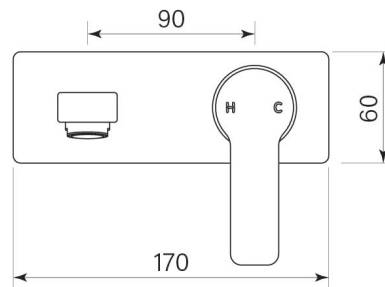

PRODUCT SPECIFICATION

35123

ZEOS BACK PLATE BATH MIXER 150

FEATURES

- Solid brass handle
- Free flow
- Reach 150 mm
- 2 stage flow step cartridge
- Includes Logikit™ body

BATHROOM COLLECTIVE

Phone Number: (02) 9011-5711