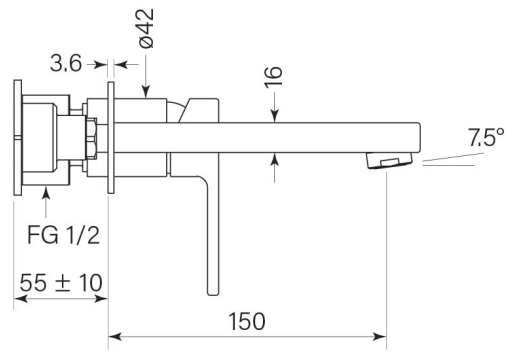

PRODUCT SPECIFICATION

35123

ZEOS BACK PLATE BATH MIXER 150

FEATURES

- Solid brass handle
- Free flow
- Reach 150 mm
- 2 stage flow step cartridge
- Includes Logikit™ body

BATHROOM COLLECTIVE

Phone Number: (02) 9011-5711